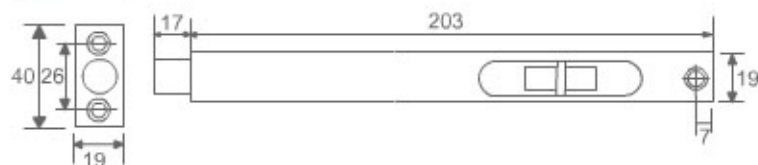

DB005

Material: STAINLESS STEEL

Size: 1"X8"

1"X10"

1"X12"

1"X14"

1"X16"

1"X18"

1"X20"

1"X24"

Finish: Polished/Bright Gold/
Satin/Antique Brass/
Antique Copper

DB006

Material: STAINLESS STEEL

Size: 3/4"X6"

3/4"X12"

3/4"X18"

3/4"X24"

Finish: Polished/Bright Gold/
Satin/Antique Brass/
Antique Copper

DB007

Material: STAINLESS STEEL
BRASS

Size: 3/4"X4"

3/4"X6"

3/4"X8"

3/4"X10"