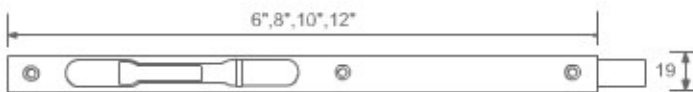

Material:STAINLESS STEEL

Size: 1-1/8"X6"

1-1/8"X8"

1-1/8"X10"

1-1/8"X12"

1-1/8"X14"

1-1/8"X16"

**Finish:Polished/Bright Gold/
Satin/Antique Brass/
Antique Copper**

DB003

Material:STAINLESS STEEL

Size: 3/4"X8"

3/4"X12"

3/4"X14"

3/4"X16"

3/4"X18"

3/4"X24"

**Finish:Polished/Bright Gold/
Satin/Antique Brass/
Antique Copper**

DB004

Material:STAINLESS STEEL

Size: 3/4"X6"

**Finish:Polished/Bright Gold/
Satin/Antique Brass/
Antique Copper**

EASTWARD HARDWARE

DOOR BOLT