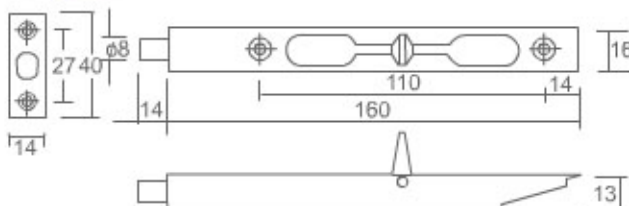

Material:STAINLESS STEEL

Size: 1-1/8"X6"

1-1/8"X8"

1-1/8"X10"

1-1/8"X12"

1-1/8"X14"

1-1/8"X16"

**Finish:Polished/Bright Gold/
Satin/Antique Brass/
Antique Copper**

DB003

Material:STAINLESS STEEL

Size: 3/4"X8"

3/4"X12"

3/4"X14"

3/4"X16"

3/4"X18"

3/4"X24"

**Finish:Polished/Bright Gold/
Satin/Antique Brass/
Antique Copper**

DB004

Material:STAINLESS STEEL

Size: 3/4"X6"

**Finish:Polished/Bright Gold/
Satin/Antique Brass/
Antique Copper**

EASTWARD HARDWARE

DOOR BOLT

DB005

Material: STAINLESS STEEL

Size: 1"X8"

1"X10"

1"X12"

1"X14"

1"X16"

1"X18"