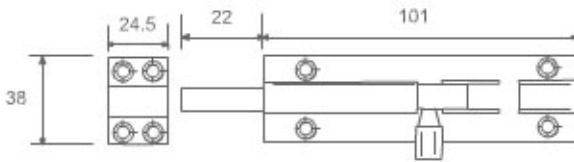

EASTWARD HARDWARE

DOOR BOLT

DB001

Material:Brass

Size: 1,1-1/2"(w)X2~18"(L)X1.2mm

Finish:Polished Brass

Matt chrome

DB002

Material:STAINLESS STEEL

Size: 1-1/8"X6"

1-1/8"X8"

1-1/8"X10"

1-1/8"X12"

1-1/8"X14"

1-1/8"X16"

**Finish:Polished/Bright Gold/
Satin/Antique Brass/
Antique Copper**

DB003

Material:STAINLESS STEEL

Size: 3/4"X8"

3/4"X12"

3/4"X14"

3/4"X16"

3/4"X18"

3/4"X24"

DB005

Material: STAINLESS STEEL

Size: 1"X8"

1"X10"

1"X12"

1"X14"

1"X16"

1"X18"