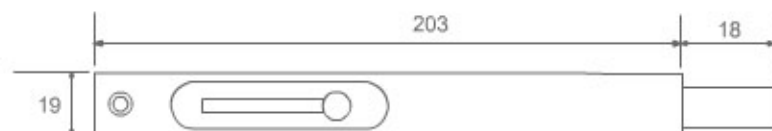

1"X20"

1"X24"

Finish: Polished/Bright Gold/
Satin/Antique Brass/
Antique Copper

DB006

Material: STAINLESS STEEL

Size: 3/4"X6"

3/4"X12"

3/4"X18"

3/4"X24"

Finish: Polished/Bright Gold/
Satin/Antique Brass/
Antique Copper

DB007

Material: STAINLESS STEEL
BRASS

Size: 3/4"X4"

3/4"X6"

3/4"X8"

3/4"X10"

3/4"X12"

3/4"X16"

Finish: Polished/Bright Gold/
Satin/Antique Brass/
Antique Copper

DB008

Material: STAINLESS STEEL
BRASS

Size: 3/4"X4"

3/4"X6"

3/4"X8"