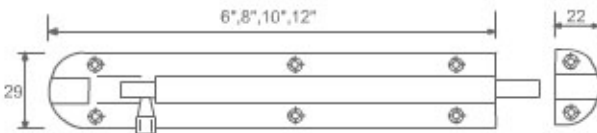

EASTWARD HARDWARE

DOOR BOLT

DB001

Material:Brass

Size: 1,1-1/2"(w)X2~18"(L)X1.2mm

Finish:Polished Brass

Matt chrome

DB002

Material:STAINLESS STEEL

Size: 1-1/8"X6"

1-1/8"X8"

1-1/8"X10"

1-1/8"X12"

1-1/8"X14"

1-1/8"X16"

**Finish:Polished/Bright Gold/
Satin/Antique Brass/
Antique Copper**

DB003

Material:STAINLESS STEEL

Size: 3/4"X8"

3/4"X12"

3/4"X14"

3/4"X16"

3/4"X18"

3/4"X24"