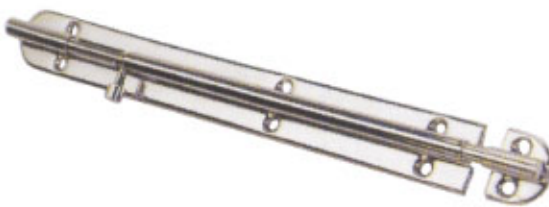

EASTWARD HARDWARE

DOOR BOLT

DB001

Material:Brass

Size: 1,1-1/2"(w)X2~18"(L)X1.2mm

Finish:Polished Brass

Matt chrome

DB002

Material:STAINLESS STEEL

Size: 1-1/8"X6"

1-1/8"X8"

1-1/8"X10"

1-1/8"X12"

1-1/8"X14"

1-1/8"X16"

**Finish:Polished/Bright Gold/
Satin/Antique Brass/
Antique Copper**

DB003

Material:STAINLESS STEEL

Size: 3/4"X8"

3/4"X12"

3/4"X14"

3/4"X16"

3/4"X18"

3/4"X24"

**Finish:Polished/Bright Gold/
Satin/Antique Brass/
Antique Copper**

DB004

Material:STAINLESS STEEL

Size: 3/4"X6"

**Finish:Polished/Bright Gold/
Satin/Antique Brass/
Antique Copper**

EASTWARD HARDWARE

DOOR BOLT