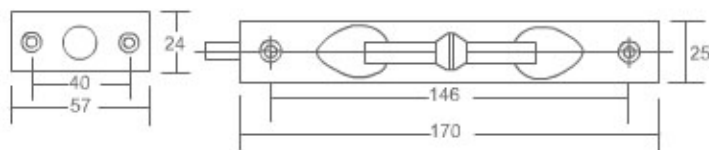

DB005

Material: STAINLESS STEEL

Size: 1"X8"

1"X10"

1"X12"

1"X14"

1"X16"

1"X18"

1"X20"

1"X24"

Finish: Polished/Bright Gold/
Satin/Antique Brass/
Antique Copper

DB006

Material: STAINLESS STEEL

Size: 3/4"X6"

3/4"X12"

3/4"X18"