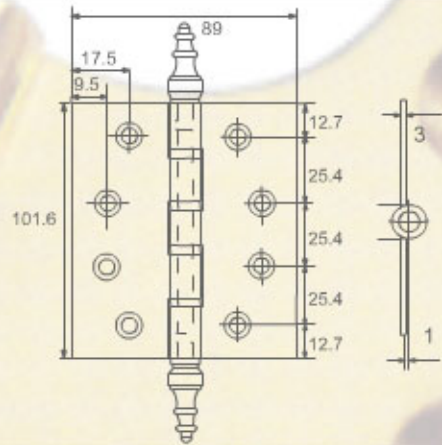

# EASTWARD HARDWARE

HIGH-CLASS BRASS

HINGE

BH001

**DESCRIPTION :**

- 3.0" X 3.0" X 2.0mm
- 4.0" X 3.0" X 2.0mm
- 4.0" X 3.0" X 2.5mm
- 4.0" X 3.0" X 3.0mm
- 4.0" X 3.5" X 3.0mm
- 4.0" X 4.0" X 2.5mm
- 4.0" X 4.0" X 3.0mm
- 4.5" X 4.5" X 3.0mm
- 5.0" X 3.0" X 3.0mm
- 5.0" X 4.0" X 3.0mm
- 5.0" X 5.0" X 4.0mm

BH002

**DESCRIPTION :**

- 3.0" X 3.0" X 2.0mm
- 4.0" X 3.0" X 2.0mm
- 4.0" X 3.0" X 2.5mm
- 4.0" X 3.0" X 3.0mm
- 4.0" X 3.5" X 3.0mm
- 4.0" X 4.0" X 2.5mm
- 4.0" X 4.0" X 3.0mm
- 4.5" X 4.5" X 3.0mm
- 5.0" X 3.0" X 3.0mm
- 5.0" X 4.0" X 3.0mm
- 5.0" X 5.0" X 4.0mm

BH003

**DESCRIPTION :**

- 1.0" X 3/4" X 1.2mm
- 1.5" X 7/8" X 1.2mm
- 1.5" X 1-1/8" X 1.3mm
- 2.5" X 1-3/8" X 1.4mm
- 3.0" X 1-5/8" X 1.6mm
- 3.5" X 2.0" X 2.0mm
- 4.0" X 2-3/8" X 2.2mm
- 4.0" X 3.0" X 3.0mm
- 5.0" X 3.0" X 3.0mm

BH004

**DESCRIPTION :**

- 3.0" X 4.0" X 4.0mm
- 4.0" X 4.0" X 4.0mm
- 4.0" X 5.0" X 4.0mm
- 4.0" X 6.0" X 4.0mm