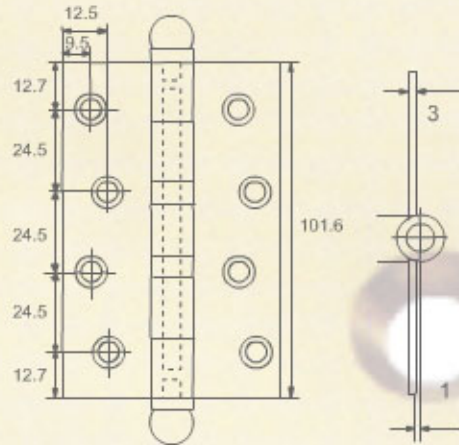

BH003

**DESCRIPTION :**

- 1.0" X 3/4" X 1.2mm
- 1.5" X 7/8" X 1.2mm
- 1.5" X 1-1/8" X 1.3mm
- 2.5" X 1-3/8" X 1.4mm
- 3.0" X 1-5/8" X 1.6mm
- 3.5" X 2.0" X 2.0mm
- 4.0" X 2-3/8" X 2.2mm
- 4.0" X 3.0" X 3.0mm
- 5.0" X 3.0" X 3.0mm

BH004

**DESCRIPTION :**

- 3.0" X 4.0" X 4.0mm
- 4.0" X 4.0" X 4.0mm
- 4.0" X 5.0" X 4.0mm
- 4.0" X 6.0" X 4.0mm

# EASTWARD HARDWARE

BH005

**DESCRIPTION :**  
 100X 68 X 3.0mm  
 127 X 68X 3.0mm

BH006

**DESCRIPTION :**  
 100 X 60 X 4.0mm

BH007

**DESCRIPTION :**  
 4.0" X 3.0" X 3.0mm  
 5.0" X 3.0" X 3.0mm

BH008

**DESCRIPTION :**  
 65 X 38 X 3.0mm

HIGH-CLASS BRASS

HINGE