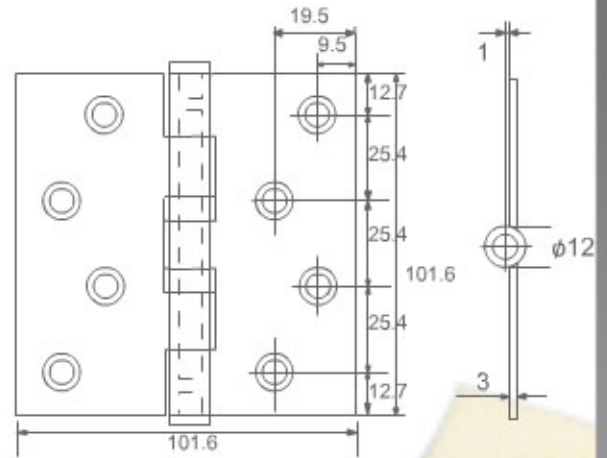

# EASTWARD HARDWARE

HIGH-CLASS BRASS

HINGE

BH001

**DESCRIPTION :**

- 3.0" X 3.0" X 2.0mm
- 4.0" X 3.0" X 2.0mm
- 4.0" X 3.0" X 2.5mm
- 4.0" X 3.0" X 3.0mm
- 4.0" X 3.5" X 3.0mm
- 4.0" X 4.0" X 2.5mm
- 4.0" X 4.0" X 3.0mm
- 4.5" X 4.5" X 3.0mm
- 5.0" X 3.0" X 3.0mm
- 5.0" X 4.0" X 3.0mm
- 5.0" X 5.0" X 4.0mm

BH002

**DESCRIPTION :**

- 3.0" X 3.0" X 2.0mm
- 4.0" X 3.0" X 2.0mm
- 4.0" X 3.0" X 2.5mm
- 4.0" X 3.0" X 3.0mm
- 4.0" X 3.5" X 3.0mm
- 4.0" X 4.0" X 2.5mm
- 4.0" X 4.0" X 3.0mm
- 4.5" X 4.5" X 3.0mm
- 5.0" X 3.0" X 3.0mm
- 5.0" X 4.0" X 3.0mm
- 5.0" X 5.0" X 4.0mm

BH003

**DESCRIPTION :**

- 1.0" X 3/4" X 1.2mm
- 1.5" X 7/8" X 1.2mm
- 1.5" X 1-1/8" X 1.3mm
- 2.5" X 1-3/8" X 1.4mm
- 3.0" X 1-5/8" X 1.6mm
- 3.5" X 2.0" X 2.0mm
- 4.0" X 2-3/8" X 2.2mm
- 4.0" X 3.0" X 3.0mm
- 5.0" X 3.0" X 3.0mm

BH004

**DESCRIPTION :**

- 3.0" X 4.0" X 4.0mm
- 4.0" X 4.0" X 4.0mm
- 4.0" X 5.0" X 4.0mm
- 4.0" X 6.0" X 4.0mm