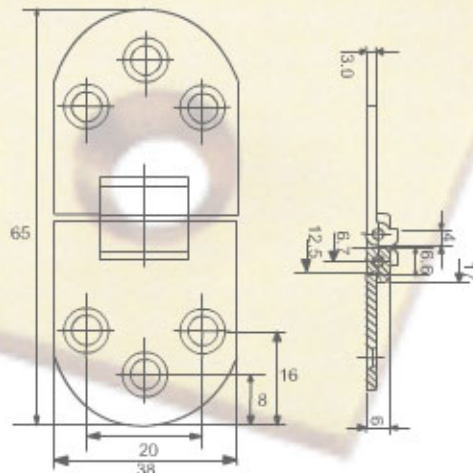

BH003

**DESCRIPTION :**

- 1.0" X 3/4" X 1.2mm
- 1.5" X 7/8" X 1.2mm
- 1.5" X 1-1/8" X 1.3mm
- 2.5" X 1-3/8" X 1.4mm
- 3.0" X 1-5/8" X 1.6mm
- 3.5" X 2.0" X 2.0mm
- 4.0" X 2-3/8" X 2.2mm
- 4.0" X 3.0" X 3.0mm
- 5.0" X 3.0" X 3.0mm

BH004

**DESCRIPTION :**

- 3.0" X 4.0" X 4.0mm
- 4.0" X 4.0" X 4.0mm
- 4.0" X 5.0" X 4.0mm
- 4.0" X 6.0" X 4.0mm

# EASTWARD HARDWARE

BH005

**DESCRIPTION :**  
 100X 68 X 3.0mm  
 127 X 68X 3.0mm

BH006

**DESCRIPTION :**  
 100 X 60 X 4.0mm

BH007

**DESCRIPTION :**  
 4.0" X 3.0" X 3.0mm  
 5.0" X 3.0" X 3.0mm

BH008

**DESCRIPTION :**  
 65 X 38 X 3.0mm

HIGH-CLASS BRASS

HINGE