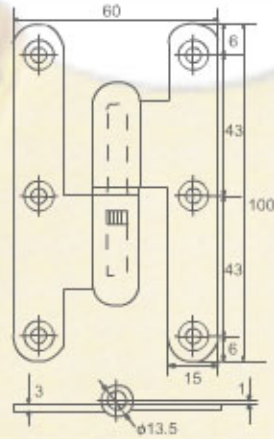

BH003

**DESCRIPTION :**

- 1.0" X 3/4" X 1.2mm
- 1.5" X 7/8" X 1.2mm
- 1.5" X 1-1/8" X 1.3mm
- 2.5" X 1-3/8" X 1.4mm
- 3.0" X 1-5/8" X 1.6mm
- 3.5" X 2.0" X 2.0mm
- 4.0" X 2-3/8" X 2.2mm
- 4.0" X 3.0" X 3.0mm
- 5.0" X 3.0" X 3.0mm

BH004

**DESCRIPTION :**

- 3.0" X 4.0" X 4.0mm
- 4.0" X 4.0" X 4.0mm
- 4.0" X 5.0" X 4.0mm
- 4.0" X 6.0" X 4.0mm

# EASTWARD HARDWARE

BH005

**DESCRIPTION :**  
 100X 68 X 3.0mm  
 127 X 68X 3.0mm

BH006

**DESCRIPTION :**  
 100 X 60 X 4.0mm

BH007

**DESCRIPTION :**  
 4.0" X 3.0" X 3.0mm  
 5.0" X 3.0" X 3.0mm

BH008

**DESCRIPTION :**  
 65 X 38 X 3.0mm

HIGH-CLASS BRASS

HINGE