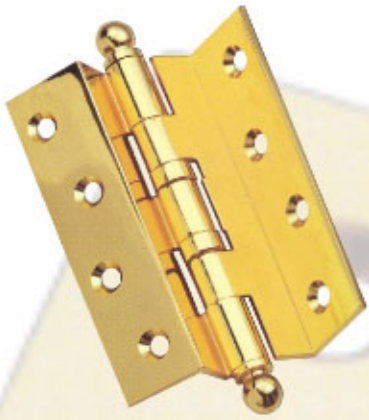

EASTWARD HARDWARE

BH005

DESCRIPTION :
100X 68 X 3.0mm
127 X 68X 3.0mm