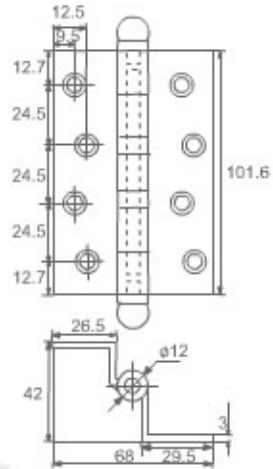

BH003

**DESCRIPTION :**

- 1.0" X 3/4" X 1.2mm
- 1.5" X 7/8" X 1.2mm
- 1.5" X 1-1/8" X 1.3mm
- 2.5" X 1-3/8" X 1.4mm
- 3.0" X 1-5/8" X 1.6mm
- 3.5" X 2.0" X 2.0mm
- 4.0" X 2-3/8" X 2.2mm
- 4.0" X 3.0" X 3.0mm
- 5.0" X 3.0" X 3.0mm

BH004

**DESCRIPTION :**

- 3.0" X 4.0" X 4.0mm
- 4.0" X 4.0" X 4.0mm
- 4.0" X 5.0" X 4.0mm
- 4.0" X 6.0" X 4.0mm

# EASTWARD HARDWARE

BH005

**DESCRIPTION :**  
 100X 68 X 3.0mm  
 127 X 68X 3.0mm

BH006

**DESCRIPTION :**  
 100 X 60 X 4.0mm

BH007

**DESCRIPTION :**  
 4.0" X 3.0" X 3.0mm  
 5.0" X 3.0" X 3.0mm

BH008

**DESCRIPTION :**  
 65 X 38 X 3.0mm

HIGH-CLASS BRASS

HINGE